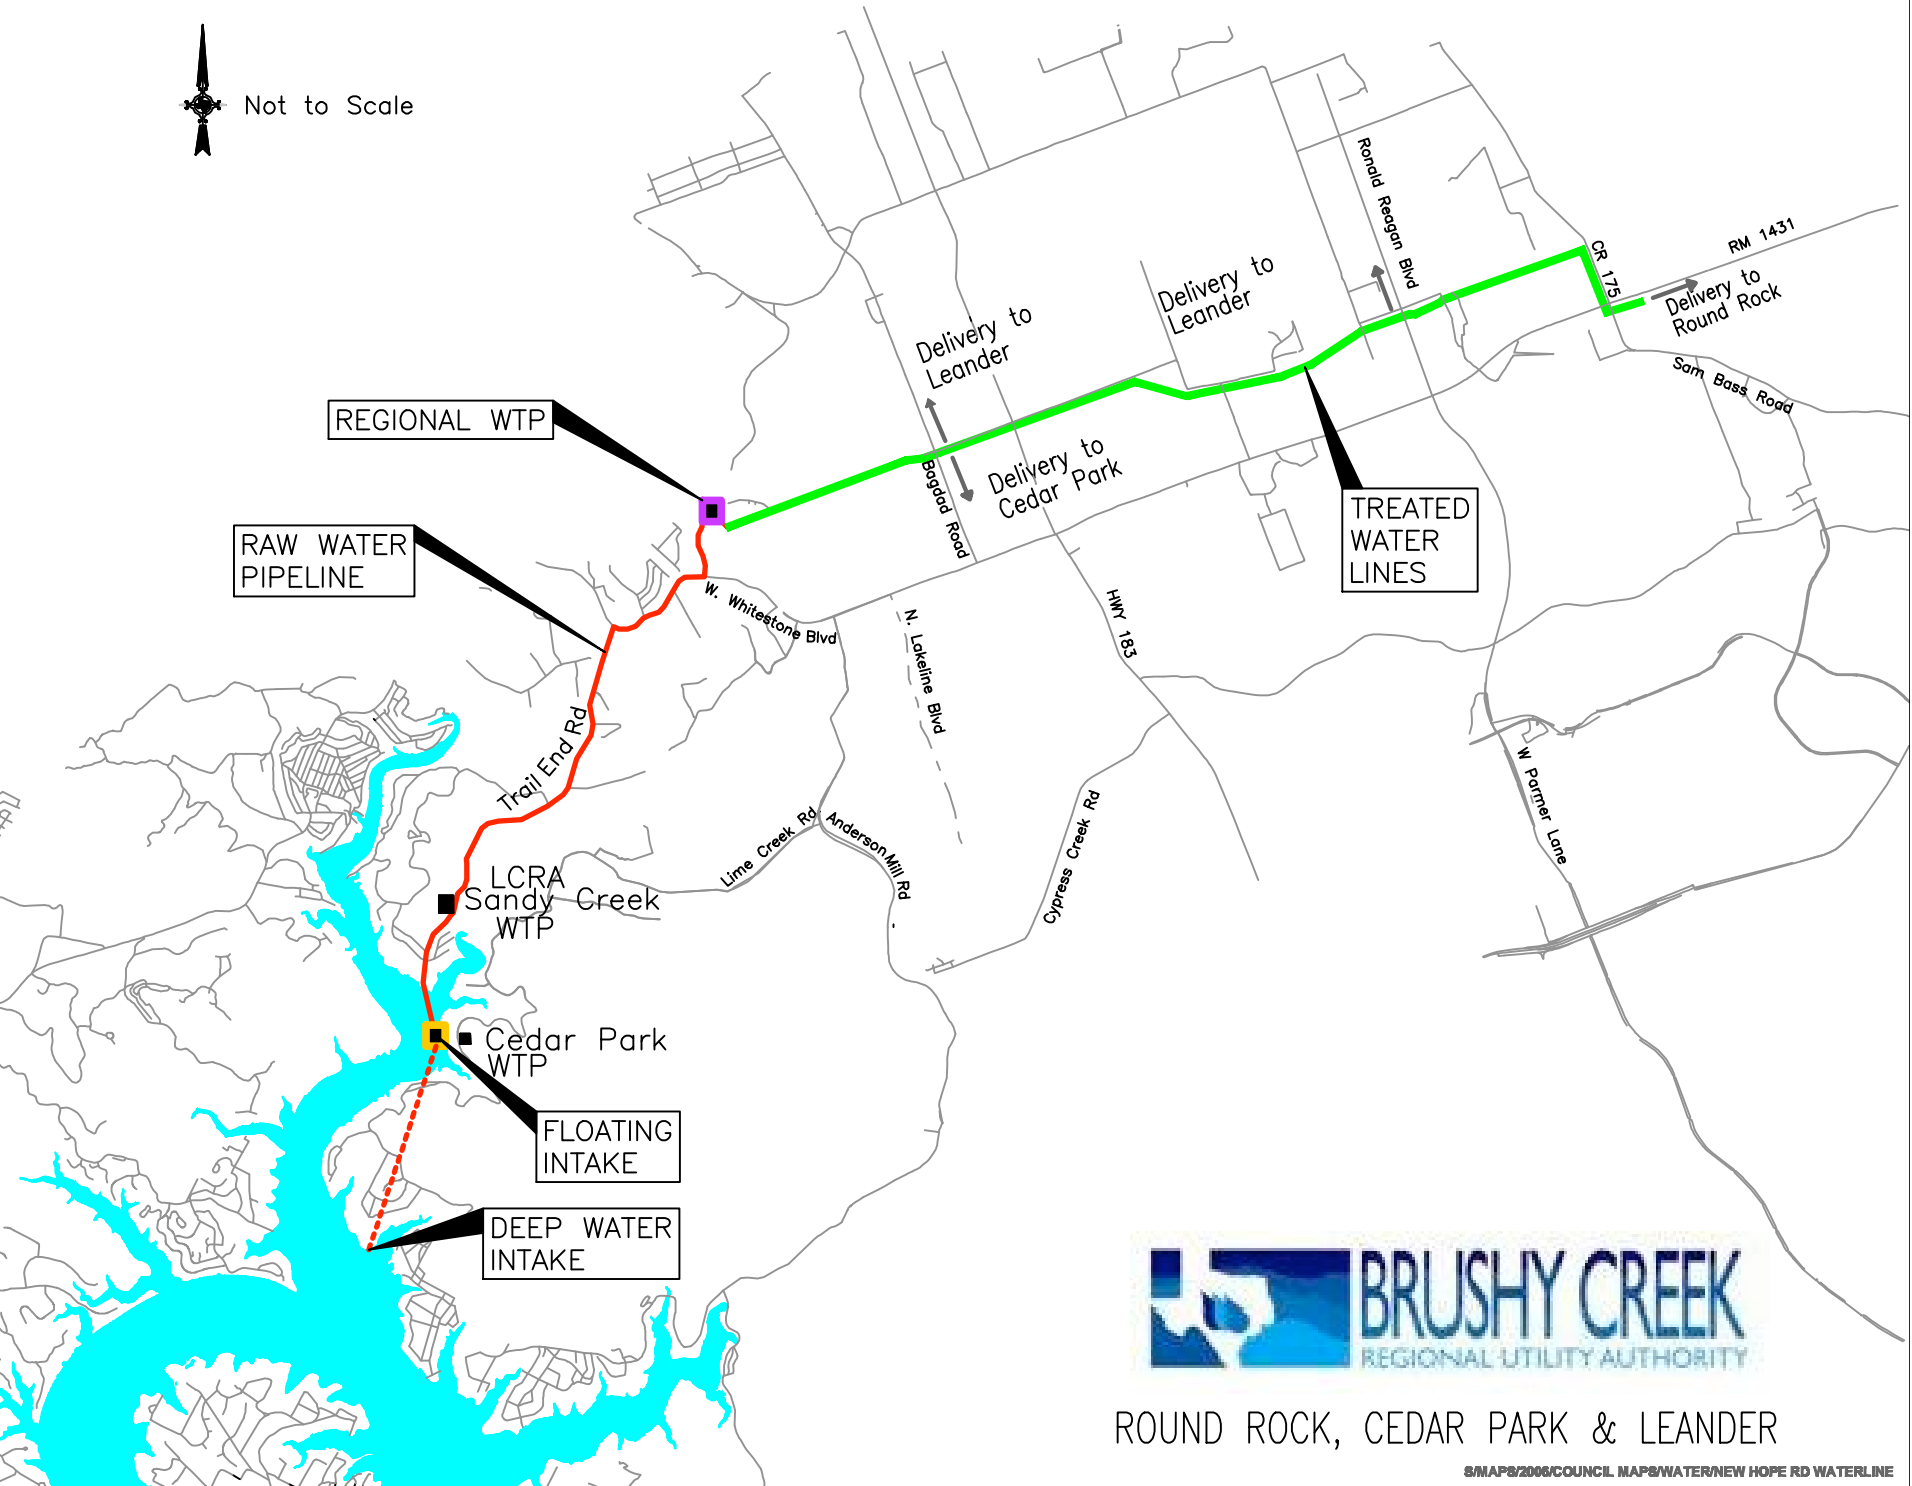

Not to Scale

REGIONAL WTP

RAW WATER PIPELINE

TREATED WATER LINES

FLOATING INTAKE

DEEP WATER INTAKE

LCRA Sandy Creek WTP

Cedar Park WTP

Delivery to Leander

Delivery to Leander

Delivery to Cedar Park

Delivery to Round Rock

ROUND ROCK, CEDAR PARK & LEANDER